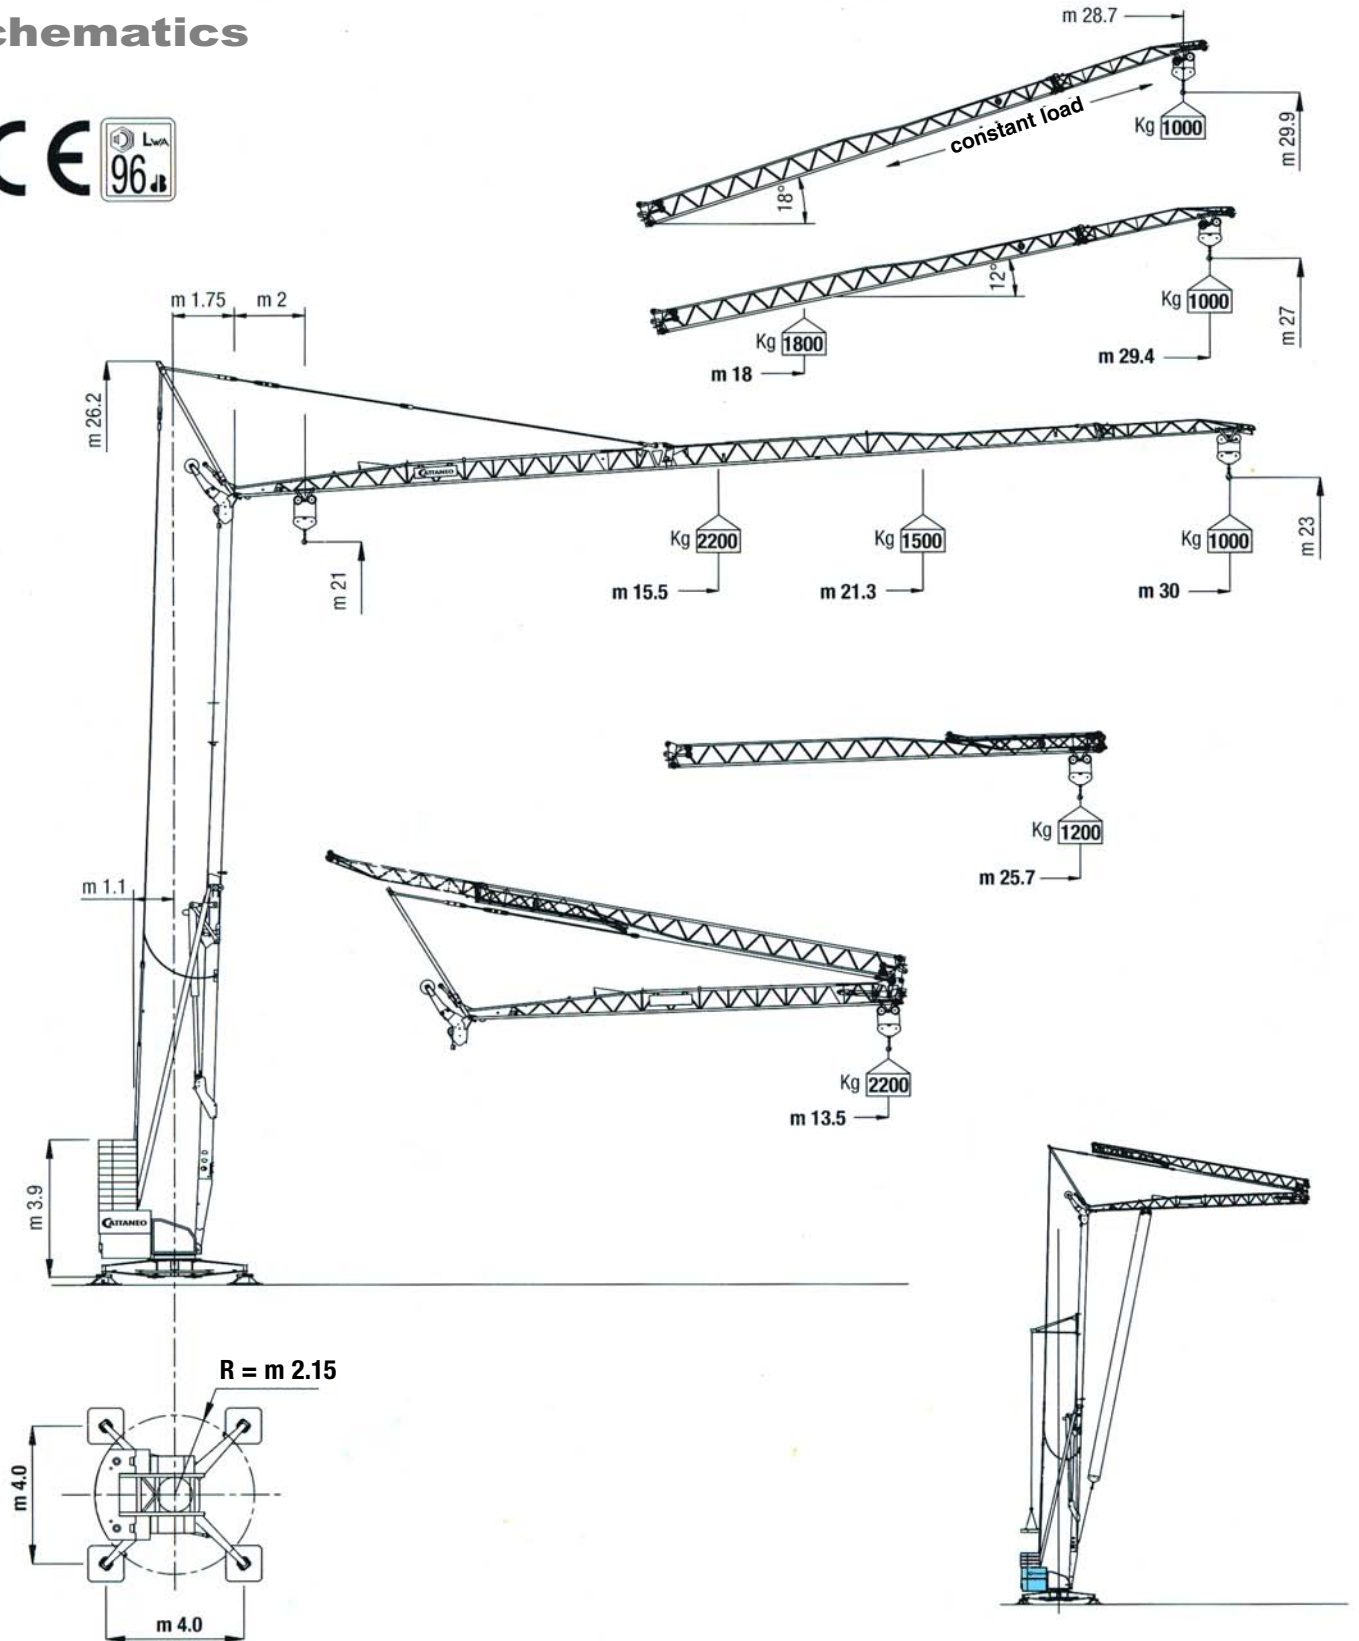

WEAVING MACHINERY
tel: 01386 49155

CM 74S4 Hydraulic Crane - Quick Assembling

Schematics

LOAD DIAGRAMS

kg	2200	2000	1800	1500	1400	1200	1000
m	15.5	16.8	18.3	21.3	22.7	25.7	30.0
m	15.8	17.1	18.6	21.6	23.0	25.7	
m	13.5						